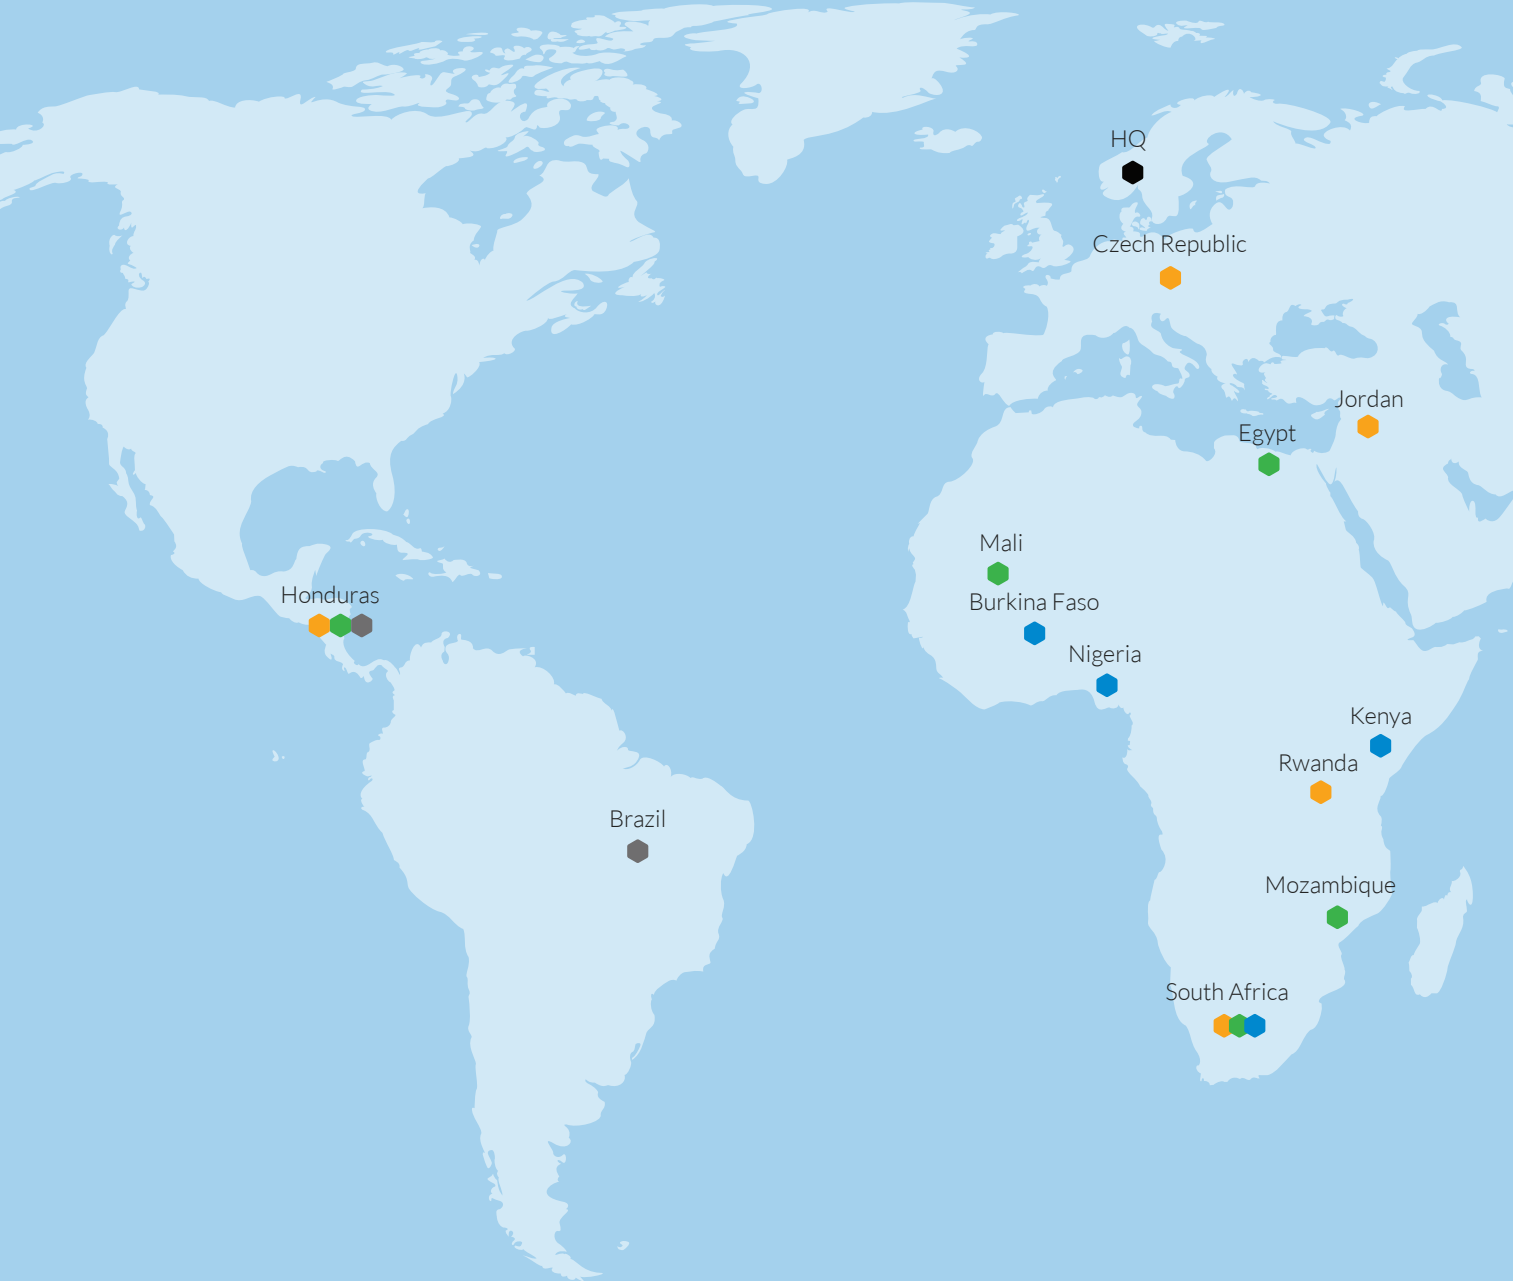

Operating Across the Globe

 Solar power plants in operation: 322 MW

 Projects in backlog: 749 MW

 Plants under construction: 434 MW

 Projects in pipeline

Scatec Solar holds additional project opportunities with a combined capacity of about 2,800 MW across Americas, Africa and Asia.

Our Locations

Europe

- HQ - Norway
- Czech Republic

South & Central America

- Honduras
- Brazil

Asia

- Malaysia

Africa & Middle East

- Egypt
- Burkina Faso
- Mali
- Nigeria
- Kenya
- Rwanda
- Mozambique
- South Africa
- Jordan